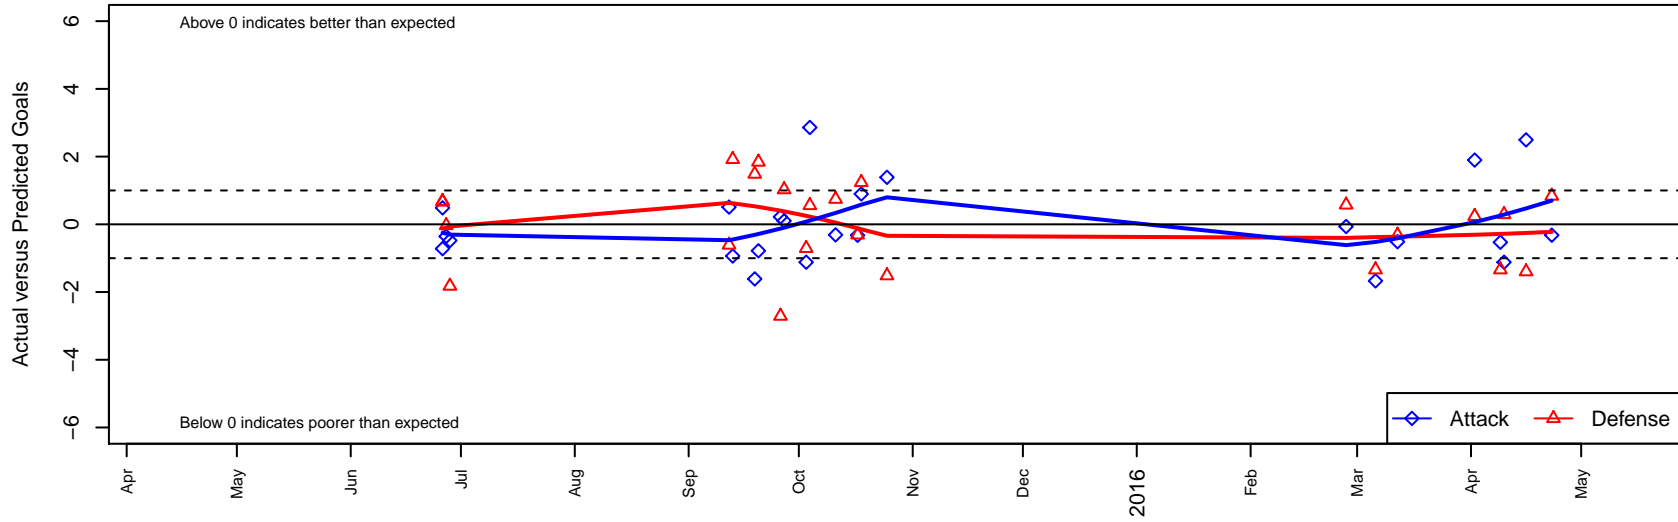

Silver Falls United Hurricanes G01

Silver Falls SC
 Silverton, OR
 G01 total strength=825
 attack=1.44 defense=0.83
 fall league = PTT G01 Div 1 White
 spr league = Spr OYS G01 Div 2 Red

alt names used:

Venues played:
 2015 Capital Cup GU14
 2015 PTT G01 Division 1 White
 2015 Spr OYS G01 Division 2 Red

Silver Falls United Hurricanes G01
 Dots are actual minus expected GF (blue circles) and GA (red triangles).
 Blue line is smoothed change in attack strength. Red is smoothed change in defense strength.

**attack and defense variance (black dot)
relative to other teams
and top 10 in region**

**attack and defense rating
relative to others at age
and all opponents in last 13 months**

Performance relative to 13 month average