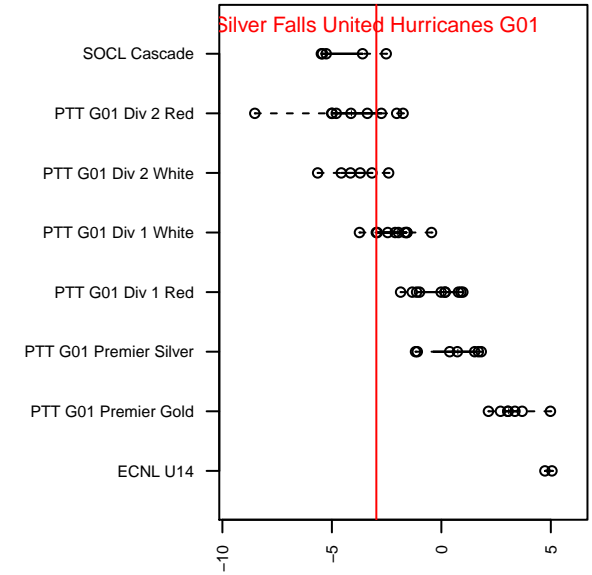

Silver Falls United Hurricanes G01

Silver Falls SC
 Silverton, OR
 G01 total strength=825
 attack=1.44 defense=0.83
 fall league = PTT G01 Div 1 White
 spr league = Spr OYS G01 Div 2 Red

alt names used:

Venues played:
 2015 Capital Cup GU14
 2015 PTT G01 Division 1 White
 2015 Spr OYS G01 Division 2 Red

Silver Falls United Hurricanes G01
 Dots are actual minus expected GF (blue circles) and GA (red triangles).
 Blue line is smoothed change in attack strength. Red is smoothed change in defense strength.

**attack and defense variance (black dot)
relative to other teams
and top 10 in region**

**attack and defense rating
relative to others at age
and all opponents in last 13 months**

Performance relative to 13 month average